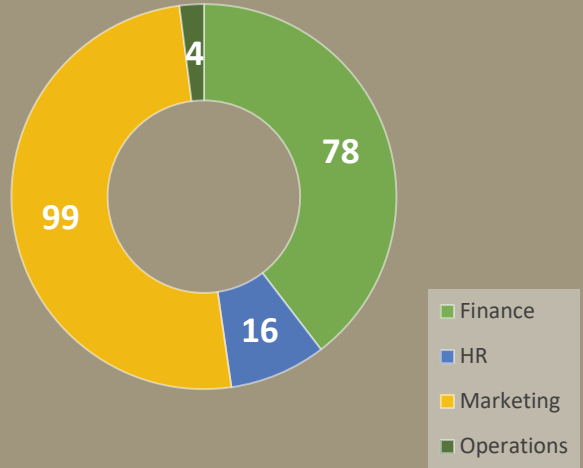

BATCH PROFILE

PGDM 2016-18

MAJOR SPECIALISATION

AGE & GENDER

WORK EXPERIENCE

DIVERSITY

ACADEMIC BACKGROUND