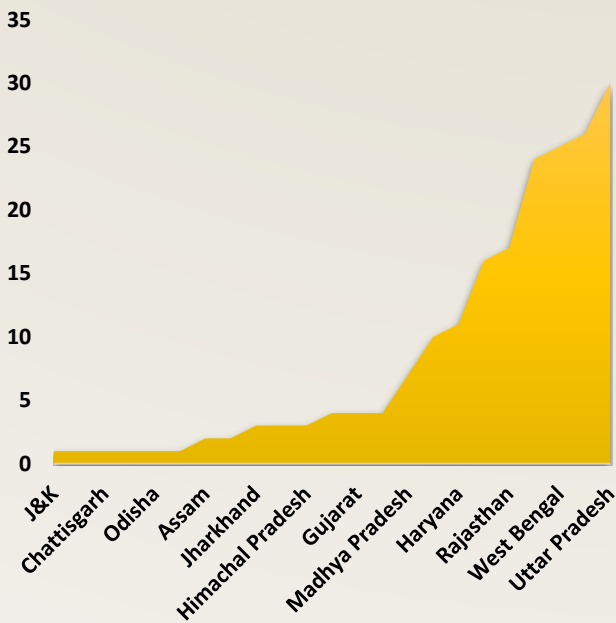

BATCH PROFILE

PGDM 2016-18

MAJOR SPECIALISATION

AGE & GENDER

WORK EXPERIENCE

DIVERSITY

ACADEMIC BACKGROUND