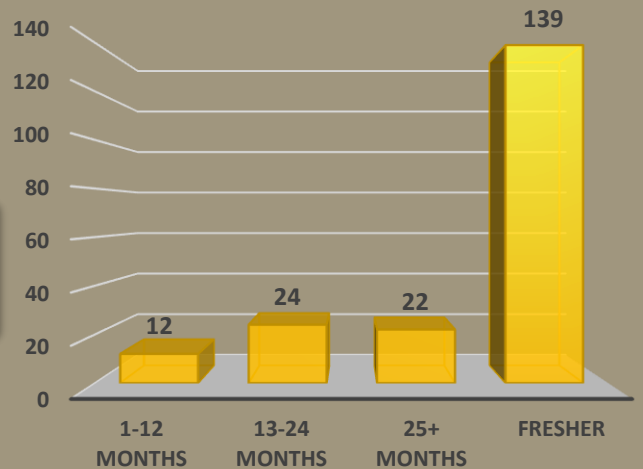

BATCH PROFILE

PGDM 2016-18

MAJOR SPECIALISATION

AGE & GENDER

WORK EXPERIENCE

DIVERSITY

ACADEMIC BACKGROUND