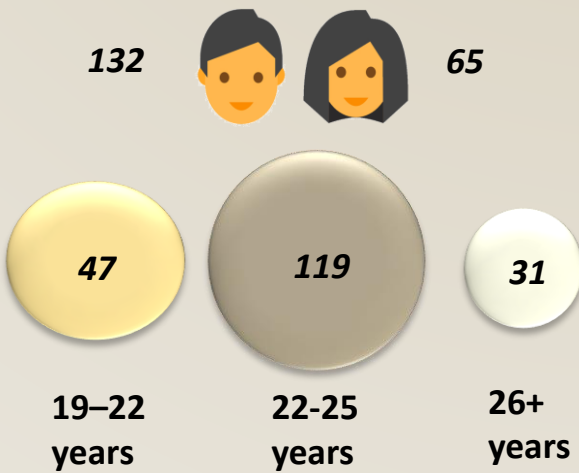

BATCH PROFILE

PGDM 2016-18

MAJOR SPECIALISATION

AGE & GENDER

WORK EXPERIENCE

DIVERSITY

ACADEMIC BACKGROUND